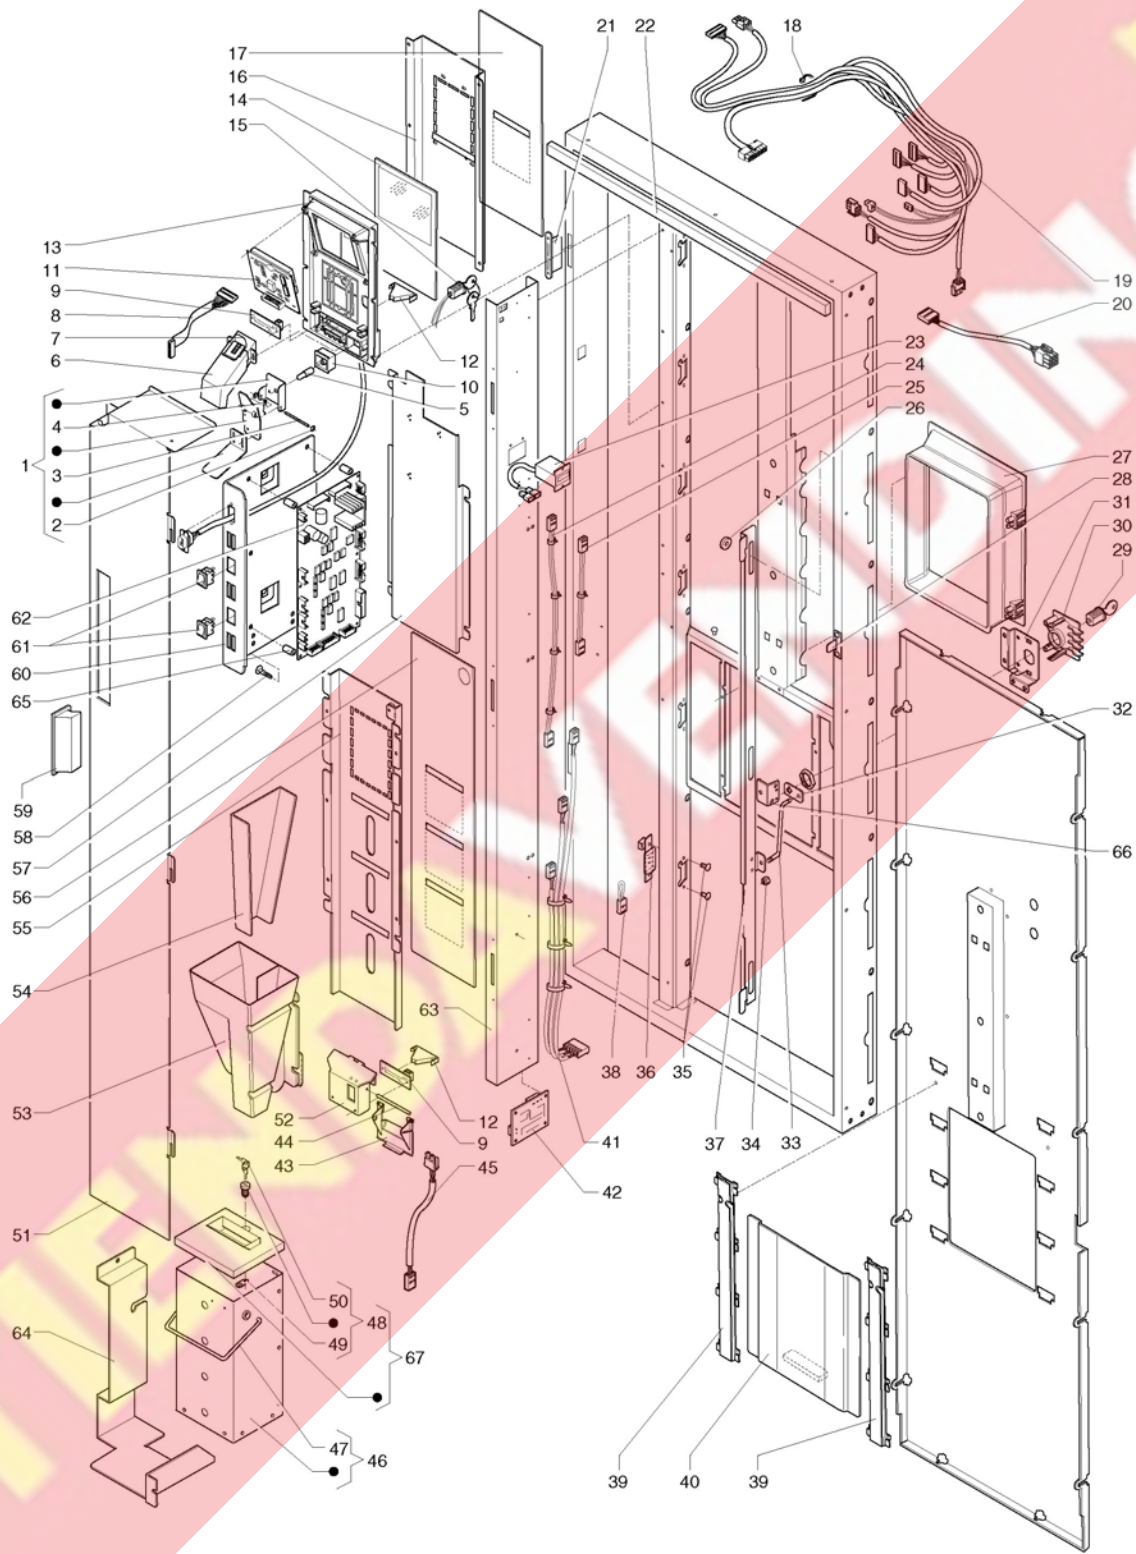

Table :02 - Door, internal side

Table :02 - Door, internal side

Code	Description	Notes
1	253931	COIN RETURN ASSY.
2	093754	BENZING COLLAR QUICKBLOCK BQ DIAM MM
3	099355	CHANGE GIVING PIN
4	099356	SPRING FOR CHANGE
5	099351	ACTIVATOR
6	254019	LOWER COIN CHUTE
7	099357	UPPER SLIDE
8	253920	DISPLAY WIRING
9	254055	DISPLAY LED BOARD
10	253912	COIN RETURN BUTTON
11	253925	DISPLAY
12	253911	CENTRAL LIGHT DIFFUSER
13	255105	DISPLAY SUPPORT MIZIP PREDISPOSITION
13	253909	PAYMENT SYSTEM MOLDING
14	254028	DISPLAY ELEMENT PANEL
14	255106	DISPLAY PANEL MIZIP PREDISPOSITION
15	099743	FREE VEND SWITCH
16	253958	INTERFACE UPPER SUPPORT
17	254027	INTERFACE UPPER PANEL
18	090148	CLIP
19	254045	DOOR WIRING
20	253921	BDV COIN MECHANISM WIRING
21	253323	MAGNET
22	251515	ADHESIVE SEAL (A METER)
23	0V2284	SCALER 24 VOLT
24	254163	LED CONNECTION WIRING 1040MM
25	254162	SHORT LED CONNECTION WIRING
26	0V2047	LOCK ROD SPACER
27	254020	DISTRIBUTION AREA FRAME
28	0V2017	DOOR MICRO-SWITCH ACTUATOR
29	099905	LOCK RIELDA
30	254024	LOCK MOLDING
31	253968	LOCK SUPPORT
32	250487	LATCH BOLT
33	250494	CLOSING PIN
34	091703	SELF-BLOCKING NUT M4
35	097298	FASTEX CLIP
36	254167	LED AND OPTICAL ILLUMINATION ASSEMBLY
37	254060	DOOR LOCKING
38	254161	LED BRIDGE WIRING
39	254023	SLIDER GUIDE
40	254211	DISPENSING COMPARTMENT DOOR