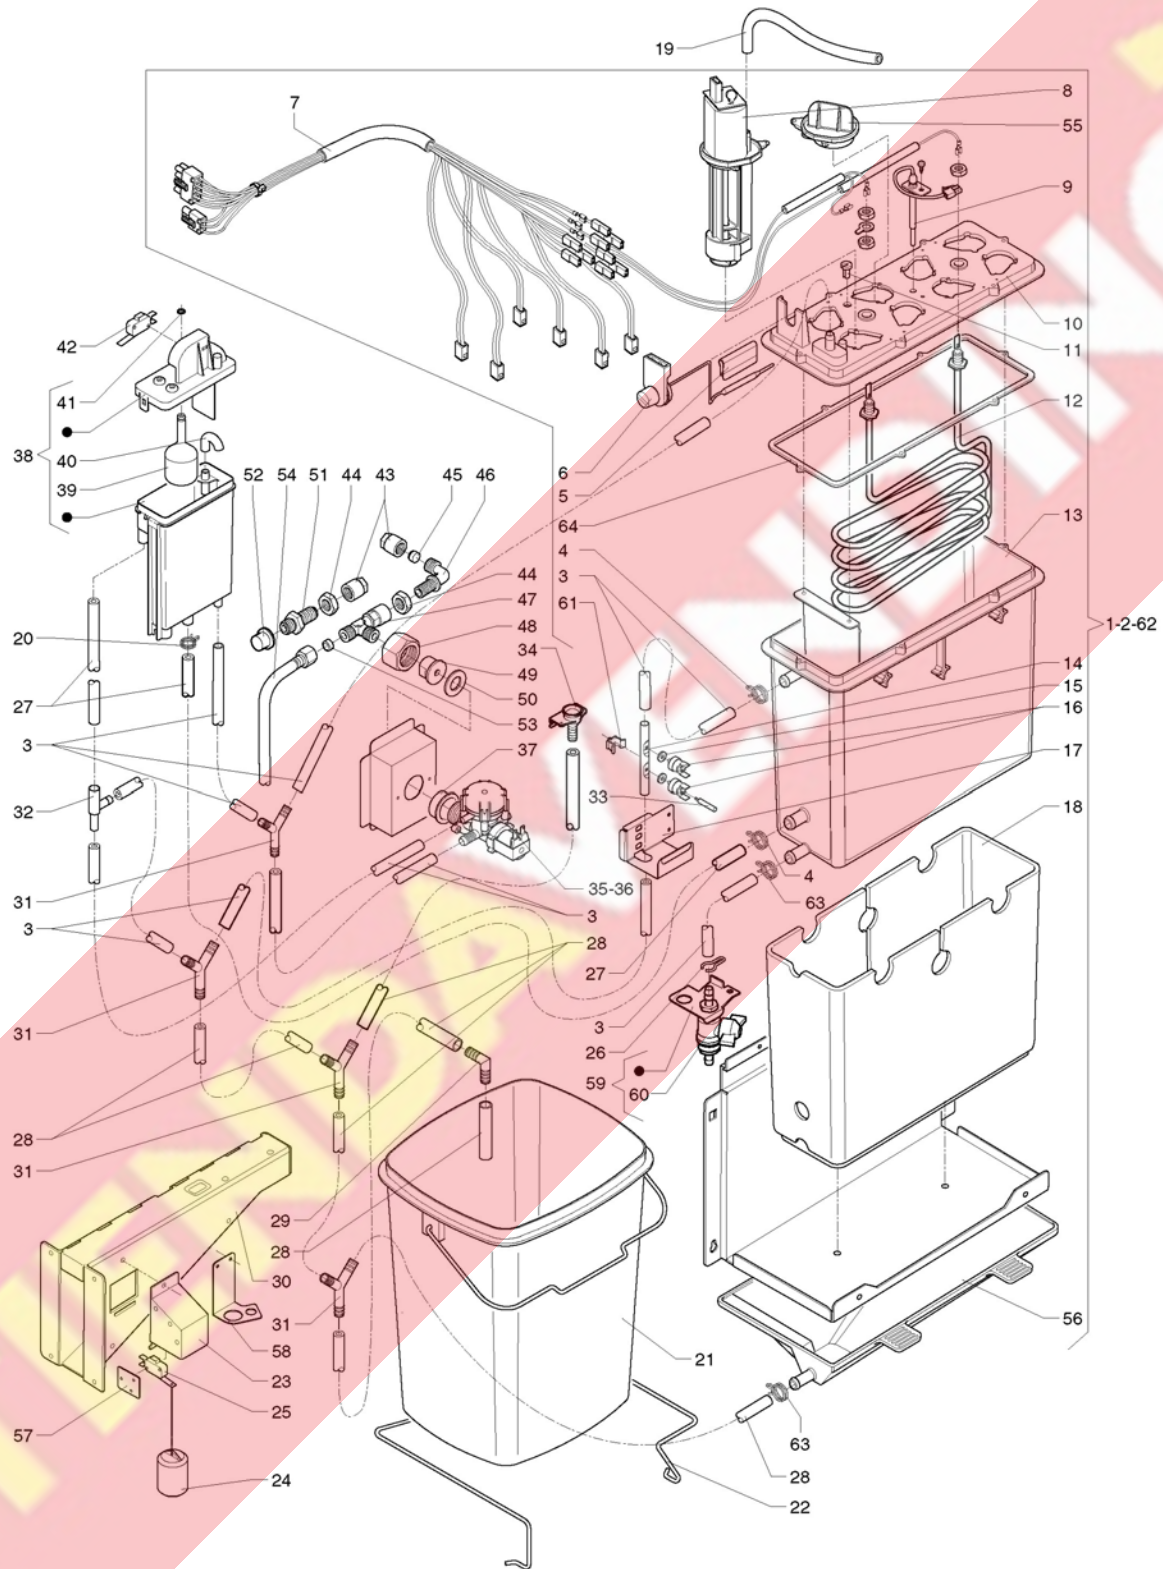

TIENDA VENDING

Table :06 - Hydraulic system (Instant version)

Table :06 - Hydraulic system (Instant version)

	Code	Description	Notes
1	254071	6 PUMP INSTANT BOILER	
2	254572	COMPLETE 5 PUMPS BOILER	
3	097512	SILICONE HOSE 6X12 BROWN	
4	095515	HOSE CLIP DIAM 14	
5	251824	THERMOSTAT BULB CARRIER	
6	251891	BULB THERMOSTAT	
7	254044	INSTANT BOILER WIRING	
8	254072	PUMP	
9	254056	PROBE	
10	253987	BOILER COVER	
11	099844	GASKET	
12	254039	HEATING ELEMENT	
13	253986	BOILER BODY	
14	099458	TUBE FOR 2 THERMOSTAT	
15	094597	COPPER WASHER	
16	0V2129	THERMOSTAT 82 C	
17	253962	ANTI-BOIL SUPPORT BRACKET	
18	254033	BOILER INSULATION	
19	097511	SILICONE HOSE 6X9 BROWN	
20	254109	HOSE CLIP DIAM. 19	
21	097530	SQUARE WASTE BASKET BROWN	
22	0V3653	LIQUID CONTAINER STOP	
23	253964	BUCKET MICROSWITCH SUPPORT	
24	094294	FLOAT	
25	252585	MICROSWITCH	
26	092703	TUBE CLAMP	
27	097515	SILICONE HOSE 10X16 BROWN	
28	093628	HOSE VIPLA TRANSPARENT DIAM MM 14X1	
29	094571	UNION 90 DEGREES	
30	253960	SPOUT SUPPORT	
31	093959	UNION Y-SHAPE DIAM 12 OUTER	
32	094185	CODENSE RECOVERY UNION	
33	0V2074	THERMOSTAT ACTUATOR	
34	250468	TRAY FUNNEL	
35	097381	ELECTROVALVE WATER-INLET 220V-4L/MIN-	
36	097383	ELECTROVALVE WATER-INLET 220V-2.5L/MIN-	
37	099815	STOPPER	
38	0V1133	AIR-BREAK ASSEMBLY	
39	0V1126	AIR-BREAK FLOAT	
40	0V1749	WATER/AIR-BREAK CONNECTION	
41	090421	GASKET OR 2025	
42	0V1141	MICROSWITCH	