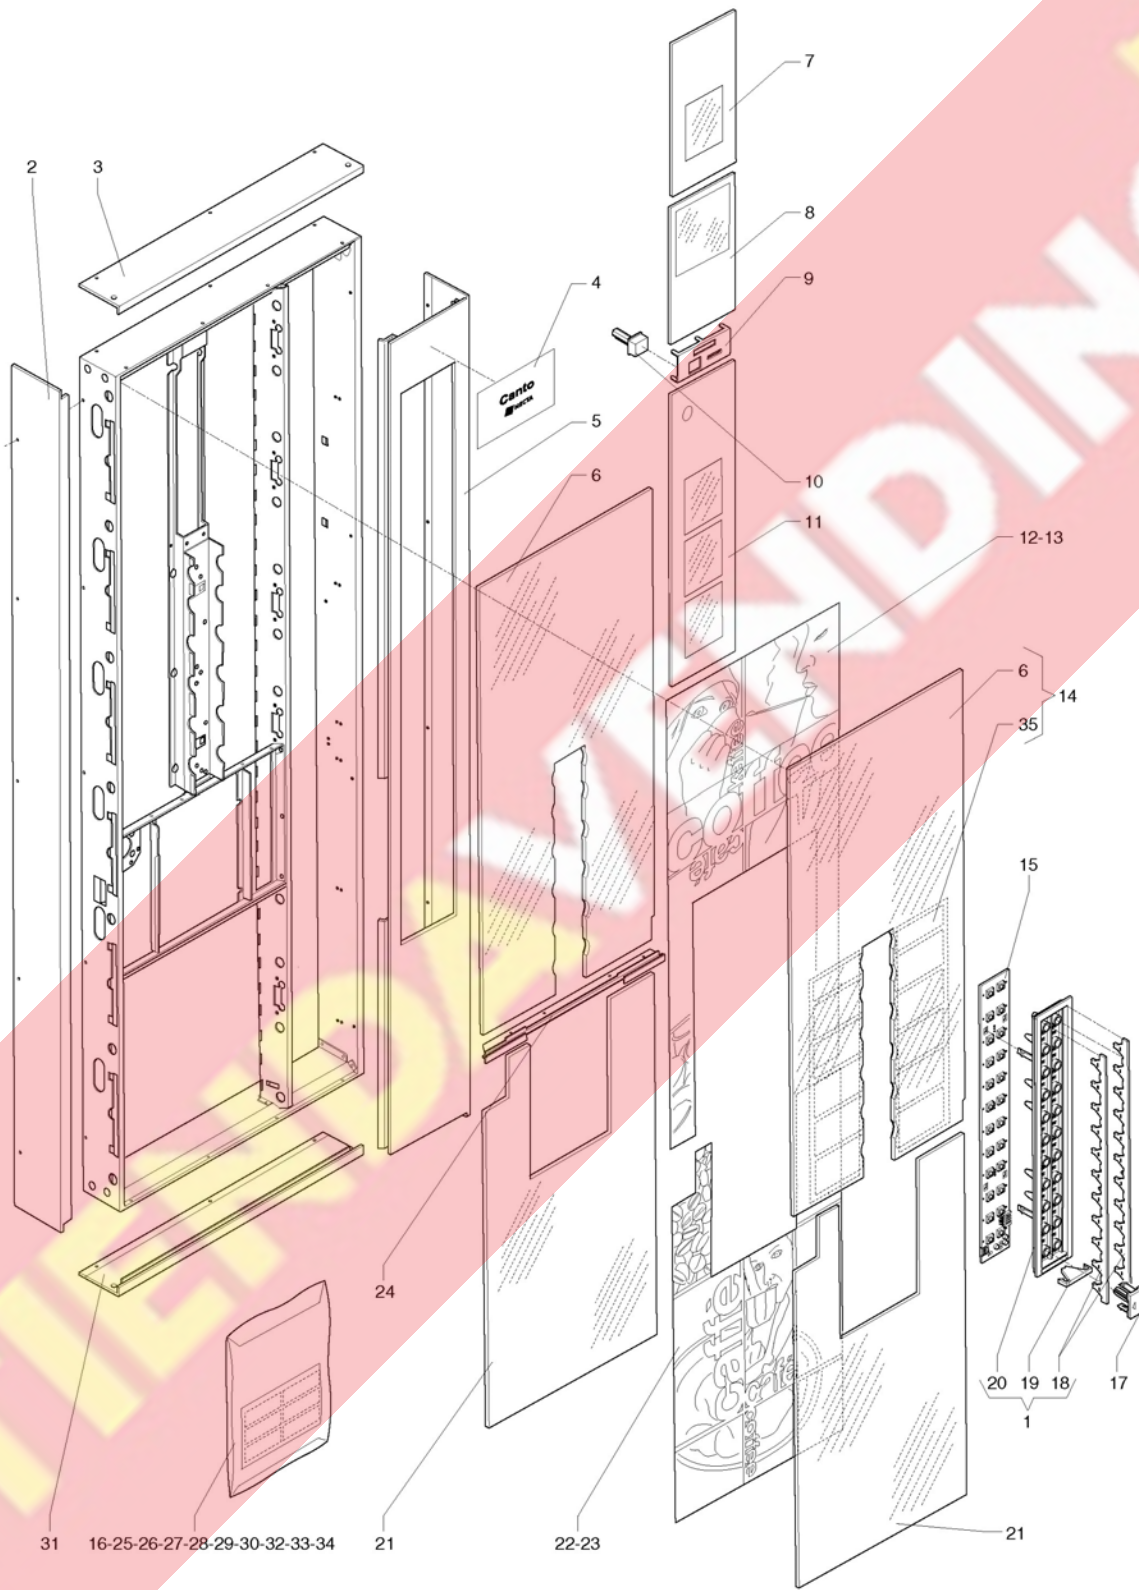

Table :01 - Door, external side

Table :01 - Door, external side

Code	Description	Notes
1 254066	PUSH-BUTTON PANEL SELECTIONS ASSEMBLY	
2 253972	LEFT PROFILE	
3 253971	UPPER PROFILE	
4 254455	CANTO LOGOTYPE ADHESIVE	
5 253970	USER INTERFACE PROFIL	
6 254461	UPPER TRANSPARENT PANEL -SINGLE LABELS-	
7 254027	INTERFACE UPPER PANEL	
8 254028	DISPLAY ELEMENT PANEL	
8 255106	DISPLAY PANEL MIZIP PREDISPOSITION	
9 253882	COIN SLOT MOLDING	
10 253912	COIN RETURN BUTTON	
11 254030	INTERFACE LOWER PANEL	
12 254031	UPPER PHOTOGRAPHIC PANEL -COLLAGE-	
13 254458	UPPER PHOTOGRAFIC PANEL -DOLCEVITA-	
14 254067	UPPER TRANSPARENT PANEL WITH LABEL HOLDER	
15 254054	PUSHBUTTONS CARDS	
16 254597	PRODUCTS PLATES COLLAGE -D-	
17 254025	SINGLE SELECTION BUTTON	
18 254022	ILLUMINATED PANEL	
19 253911	CENTRAL LIGHT DIFFUSER	
20 254021	PUSH-BUTTON PANEL SELECTIONS	
21 254016	LOWER TRANSPARENT PANEL	
22 254032	LOWER PHOTOGRAPHIC PANEL -COLLAGE-	
23 254459	LOWER PHOTOGRAFIC PANEL -DOLCEVITA-	
24 253969	CENTRAL PROFILE	
25 0V3368	PRICE PLATE - EURO 0.05-	
26 254035	DOOR MONEY PLATE	
27 254036	DOOR NEUTRAL PLATE	
28 254034	PRODUCT LABEL ITALY	
29 254212	PRODUCT LABELS FRANCE-COLLAGE-	
30 254460	PRODUCT PLATE -DOLCE VITA- -F-	
31 254470	LOWER PROFILE	
32 254690	PRODUCTS PLATES COLLAGE -SPAGNA-	
33 254703	PRODUCTS PLATES COLLAGE -RUS-	
34 254704	PRODUCTS PLATES COLLAGE -UK-	
35 254402	SINGLE LABEL HOLDER	