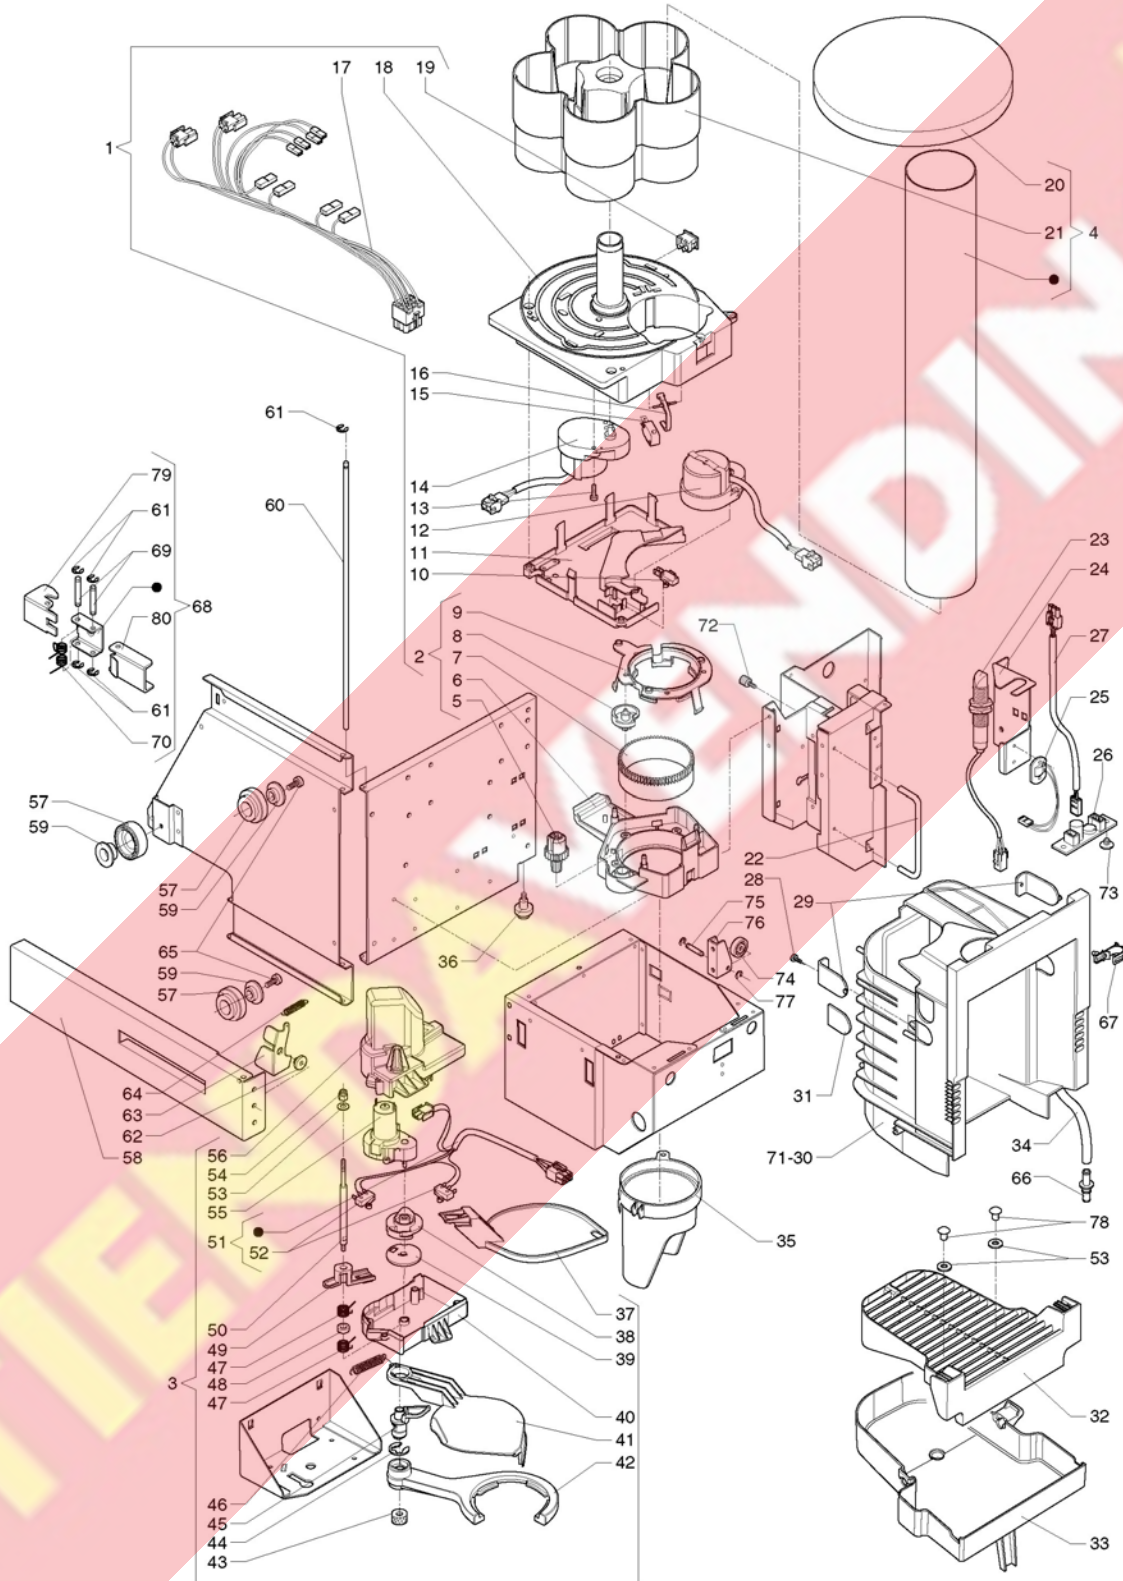

Table :07 - Cup dispenser

Table :07 - Cup dispenser

	Code	Description	Notes
1	254077	CUPS DISTRIBUTOR D.70-71	
2	0V4187	CUP RELEASING 70/71	
3	254078	CUP TRANSLATOR D.70-71	
4	254076	CUPS-CONTAINER	
5	0V3697	MICRO GEAR	
6	0V3695	SNAIL SUPPORT	
7	098477	TOOTHED RING	
8	098305	SCROLL DIAM.70/71	
9	0V3696	SNAIL RING	
10	0V1931	MICROSWITCH 'UL'	
11	0V3694	MOTOR GEARMOTOR SUPPORT	
12	0V2549	MOTOREDUCTOR 3 G/M	
13	987628	EJOT-PT-SCREW 30X8	
14	0V3672	RATIOMOTOR	
15	092439	MICRO TYPE 'CHERRY'	
16	0V2548	LEVER FOR MICROSWITCH	
17	254049	CUPS UNIT WIRING	
18	0V3693	CUP BASE	
19	097807	BUTTON	
20	0V3658	CUP CONTAINER COVER	
21	0V4107	CONTAINER BASE	
22	254513	CUP-STATION HANDLE	
23	254057	WIRED 90° PHOTOCCELL	
24	253966	LED PHOTOCCELL SUPPORT	
25	254052	COMPARTMENT ILLUMINATION LED	
26	253945	POWER SUPPLY LED BOARD	
27	254050	DELIVERY AREA LAMP WIRING	
28	987612	EJOT-PT-SCREW 4X12	
29	0V3717	GLASS	
30	254005	PHOTOCCELL DELIVERY AREA	
31	254208	CATADIOPTRIC PLATE	
32	253981	DISPENSING COMPARTMENT GRILLE	
33	253982	DISPENSING COMPARTMENT TRAY	
34	098800	TRANSPARENT HOSE (PER METER)	
35	254006	CENTERING COLLAR	
36	254010	WHEEL	
37	254007	NOZZLES CLOSING BOX	
38	254011	CUPS ARM ROTATION CAM	
39	254012	SELECTOR CAM	
40	253979	MOTOR LOWER COVER	
41	254015	CUPS AREA CLOSING	
42	253973	ARM FOR CUP D. 70/71	