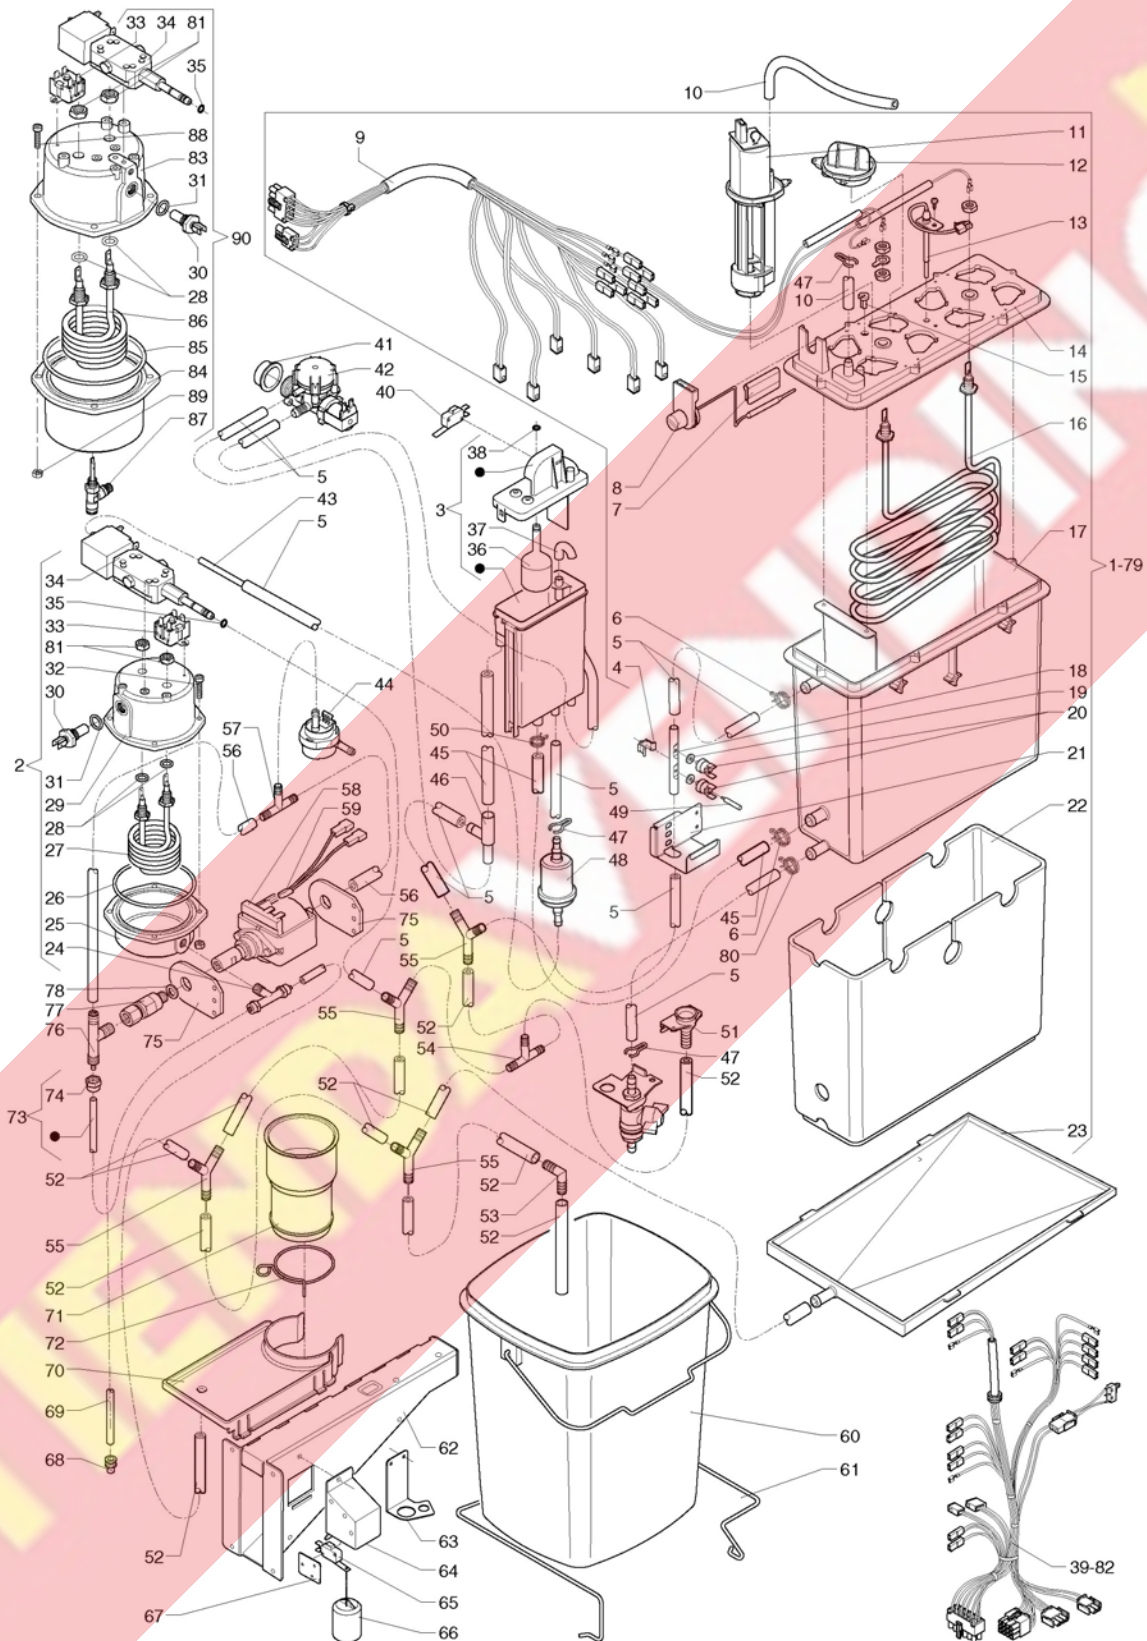

Table :05 - Hydraulic system (Espresso version)

Table :05 - Hydraulic system (Espresso version)

Code	Description	Notes
1	254560	COMPLETE 4 PUMPS BOILER
2	254326	BOILER 200CC 230V-50HZ
3	0V1133	AIR-BREAK ASSEMBLY
4	098484	HOSE FIXING
5	097512	SILICONE HOSE 6X12 BROWN
6	095515	HOSE CLIP DIAM 14
7	251824	THERMOSTAT BULB CARRIER
8	251891	BULB THERMOSTAT
9	254044	INSTANT BOILER WIRING
10	097511	SILICONE HOSE 6X9 BROWN
11	254072	PUMP
12	253988	BOILER COVER STOPPER
13	254056	PROBE
14	253987	BOILER COVER
15	099844	GASKET
16	254039	HEATING ELEMENT
17	253986	BOILER BODY
18	099458	TUBE FOR 2 THERMOSTAT
19	094597	COPPER WASHER
20	0V2129	THERMOSTAT 82 C
21	253962	ANTI-BOIL SUPPORT BRACKET
22	254033	BOILER INSULATION
23	254584	BOILER BASIN
24	252023	1/8 T UNION
25	254332	LOWER COVER 200CC
26	098701	GASKET
27	098645	HEATING-ELEMENT
28	254711	GASKET O-RING112 2.62X9.92
29	098640	UPPER BOILER-COVER
30	094872	BOILER TEMPERATURE PROBE
31	095624	GASKET O-RING 116 EP851
32	0V2457	SCREW M5X20 TCEI
33	0V1318	125 DEGR. THERMOSTAT
34	254640	3 WAY ELECTROVALVE + PIPE
35	0V0781	O-RING 2018
36	0V1126	AIR-BREAK FLOAT
37	0V1749	WATER/AIR-BREAK CONNECTION
38	090421	GASKET OR 2025
39	254422	COFFEE BRACKET WIRING
40	0V1141	MICROSWITCH
41	099815	STOPPER
42	097383	ELECTROVALVE WATER-INLET 220V-2.5L/MIN-