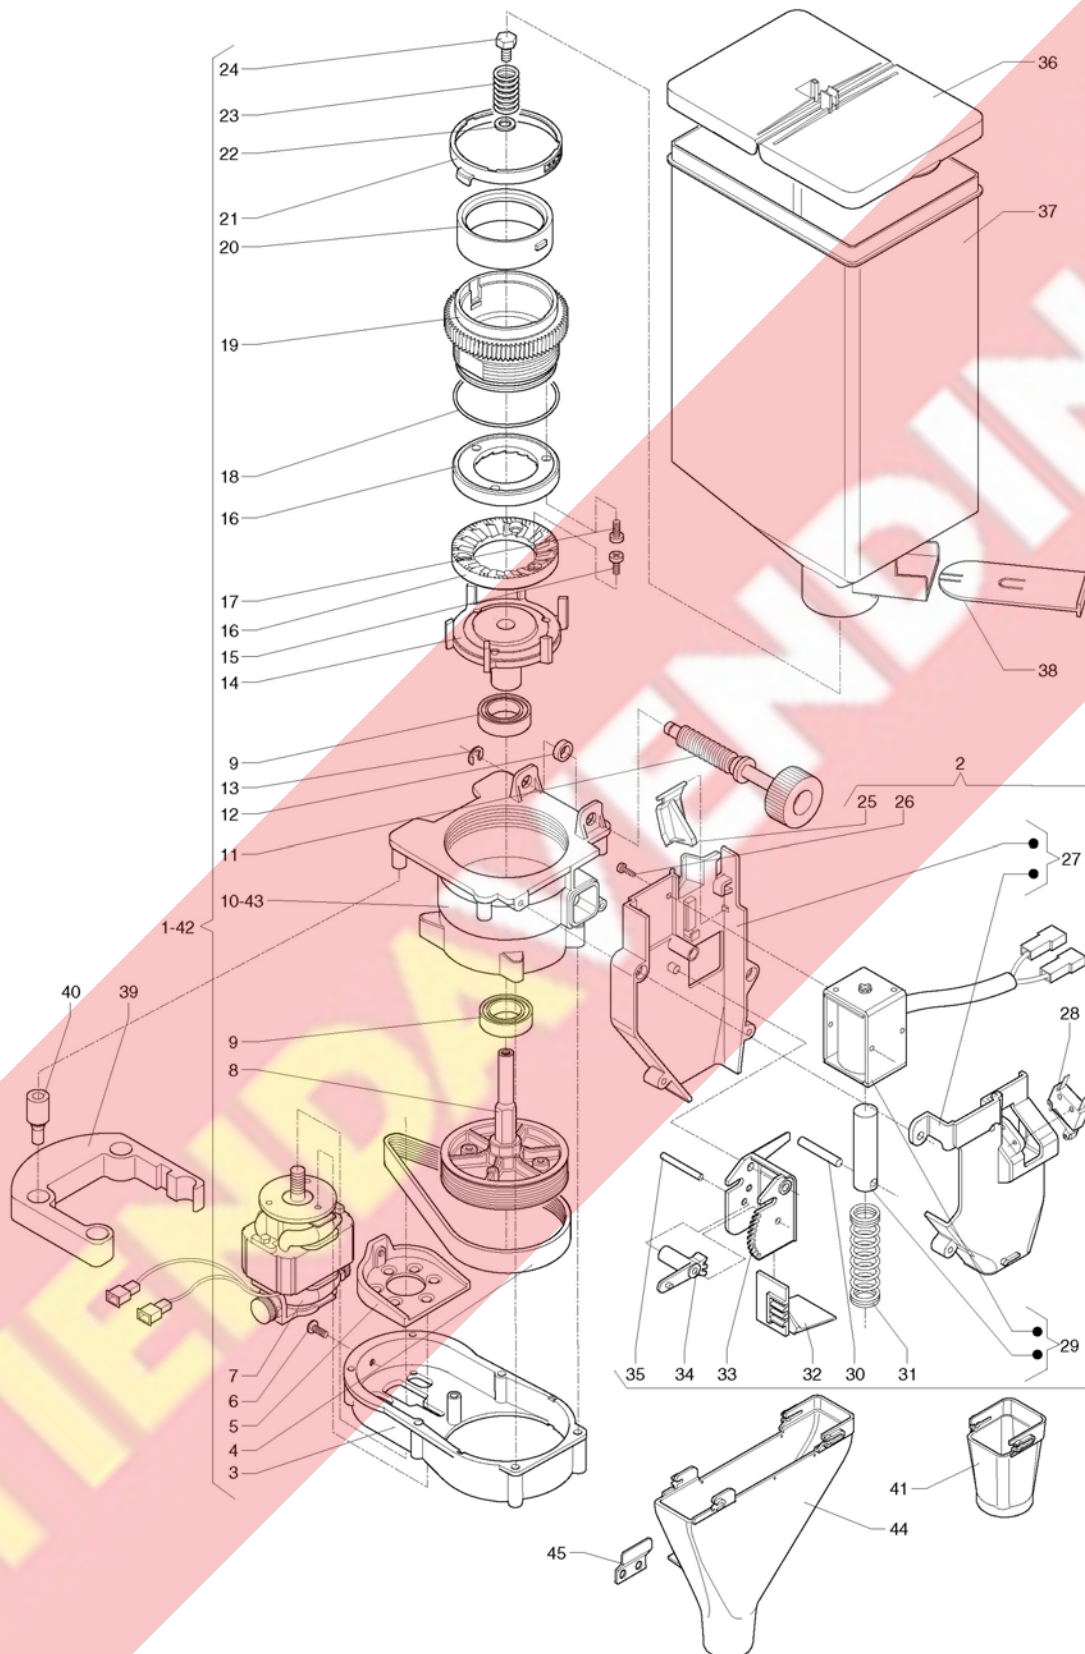

Table :10 - Grinder doser unit

Table :10 - Grinder doser unit

Table :10 - Grinder doser unit

Code	Description	Notes
1	254423	COMPLETE BELT GRINDER
2	254424	COFFEE DOSER
3	298147	REDUCER BODY
4	298152	BELT
5	298144	BELT SLIDE
6	298143	SCREW M5X16
7	254426	BELT GRINDER MOTOR
8	254425	PULLEY ASSEMBLY
9	298155	RADIAL BEARING
10	298148	GRINDER CAP
11	099474	REGULATION SCREW
12	099457	WASHER
13	093171	OUTER FIXING COLLAR DIAM MM6
14	298145	GRINDER-HOLDER FAN
15	095809	SELF-THREADING SCREW (M4)
16	254469	GRINDER
17	097879	NICKELPLATED SCREW
18	095805	GASKET O-RING
19	298149	GRINDER HOLDER
20	298146	GRINDER COLLAR
21	298150	ADJUSTMENT SCALE
22	096988	WASHER
23	099471	SPRING
24	099472	LEFT SCREW
25	099475	ACTUATOR
26	092657	CLOSS SLOT SCREW 3X6TC
27	251128	COFFEE DOSER-BODY
28	0V2131	BURGESS MICRO-SWITCH
29	098716	ELECTROMAGNET 220V
30	093832	ROD PIVOT
31	098696	SPRING DOSER ELECTROMAGNET
32	098643	RULE COFFEE-DOSES
33	254427	SHUTTER COFFEE-DOSER+PLATE
34	253637	LEVER FOR RULE
35	098822	PIN FOR LEVER
36	254517	COFFEE CONTAINER LID
37	254520	COFFEE CANISTER
38	098630	ROLL-UP FOR CONTAINER
39	0V2628	INSULATOR
40	099484	LITTLE RUBBER
41	254521	COFFEE CONVEYOR
42	254799	DOUBLE COFFEE RIGHT GRINDER