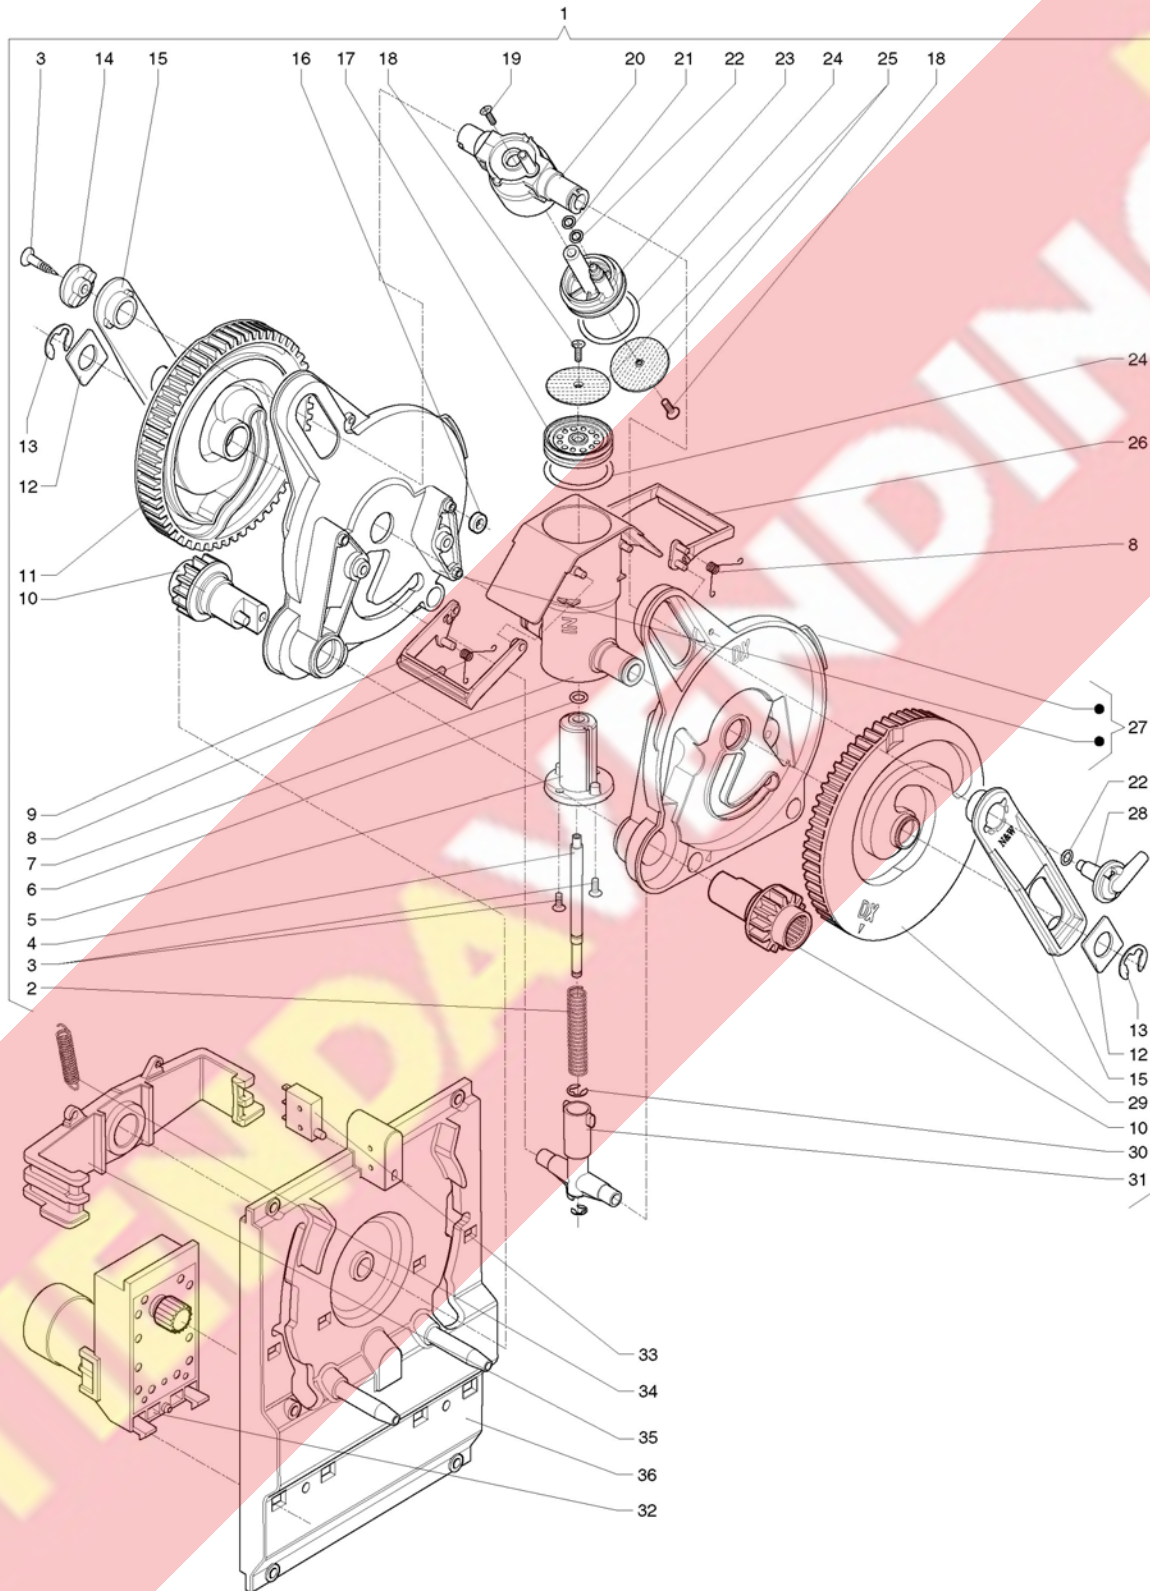

Table :11 - Coffee unit Z4000 Ø 38 (South Europe)

	Code	Description	Notes
1	254325	Z4000 COFFEE ASSEMBLY D.38	
2	098688	PISTON RETURN SPRING	
3	250290	SCREW 4.2X26	
4	254329	PISTON ROD D.38	
5	254648	BOTTOM D.38	
6	0V0782	O-RING 2025	
7	254646	BREWING CHAMBER D.38	
8	254328	SCRAPER SPRING	
9	254330	UPPER SCRAPER D.38	
10	254651	PINION D.38	
11	254653	LEFT CRANK D.38	
12	254654	GUIDE SLIDING BLOCK	
13	096569	FIXING COLLAR DIAM 12	
14	254655	UPPER PISTON KEY	
15	254327	TRACE FOR PISTON COMMAND D.38	
16	099457	WASHER	
17	254647	LOWER PISTON D.38	
18	251235	STEEL SCREW M3X10MM	
19	987612	EJOT-PT-SCREW 4X12	
20	254649	UPPER PISTON CROSS-PIECE D.38	
21	254650	GASKET O-RING 1.9X2.4	
22	0V0781	O-RING 2018	
23	254474	UPPER PISTON	
24	093167	SILICONE GASKET OR 4118	
25	098687	COFFEE FILTER	
26	254657	SCRAPER	
27	254331	RH-LH SUPPORT D.38	
28	254656	COFFEE DISPENSING SPOUT	
29	254652	RIGHT CRANK D.38	
30	098818	STOPPING RING D.4	
31	254473	PISTON ROD GUIDE D.38	
32	254552	RATIOMOTOR 24V	
33	254660	MICROSWITCH	
34	253220	LEVER SPRING	
35	254523	Z4000 GROUP COUPLER	
36	254522	Z4000 INTERFACE PLATE	