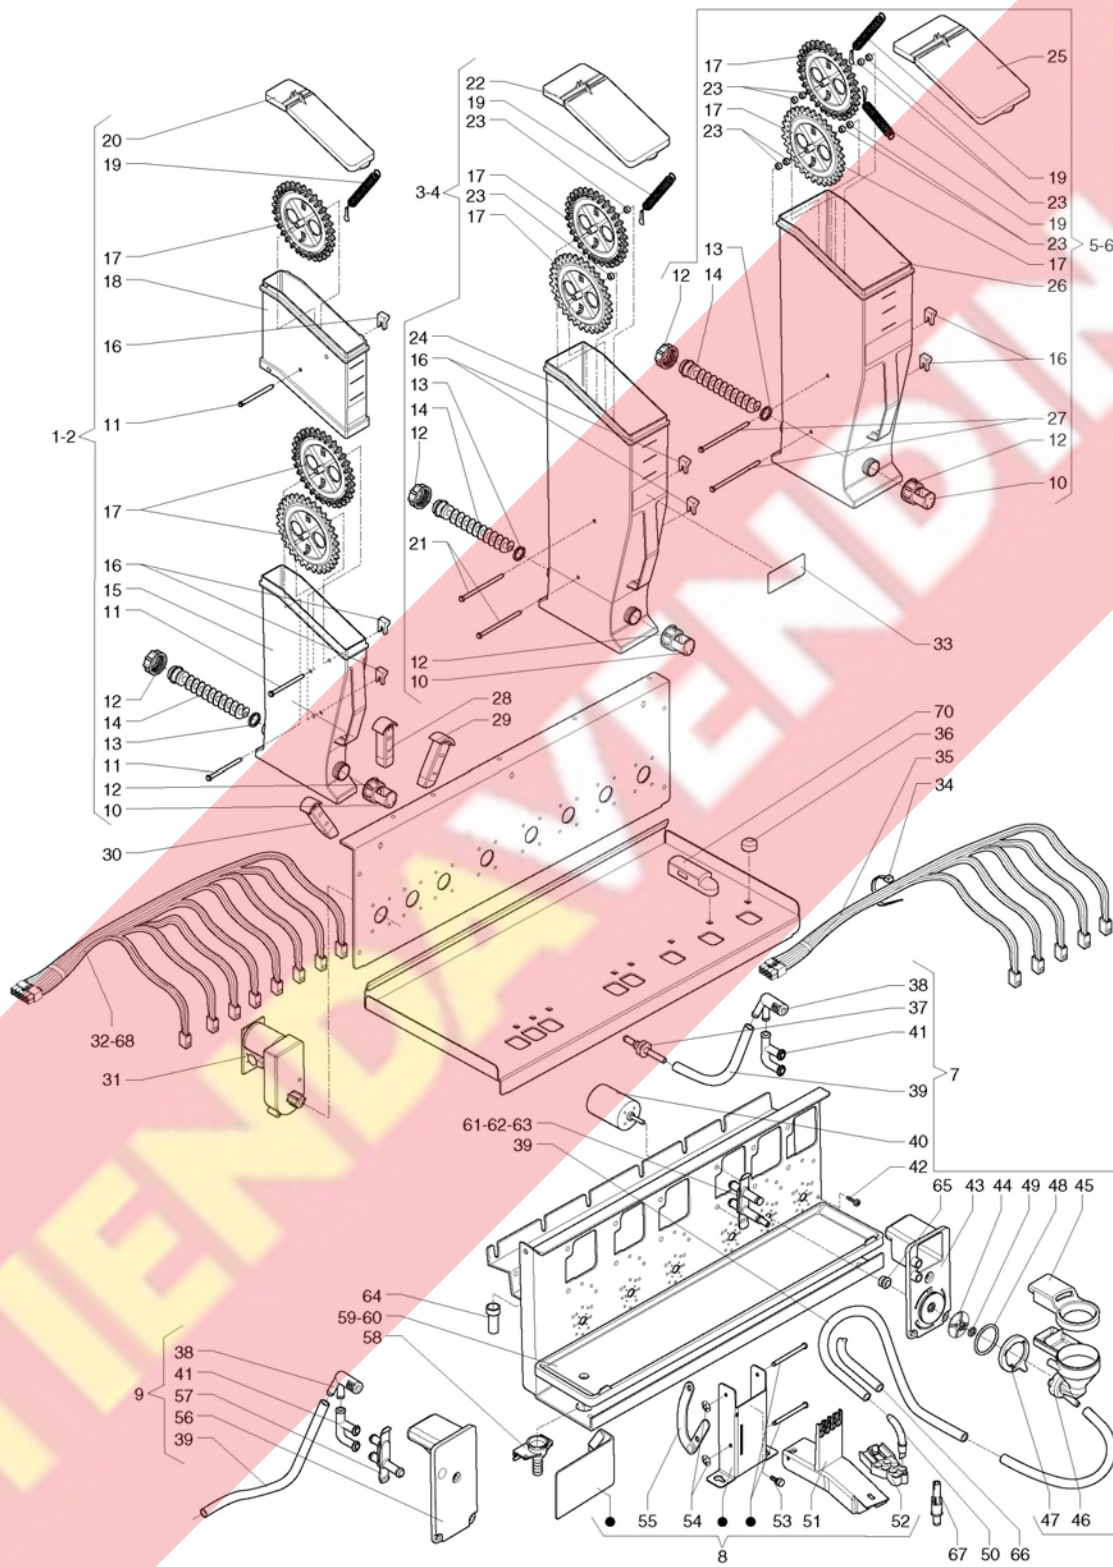

Table :09 - Mixer and canister

Table :09 - Mixer and canister

Code	Description	Notes
1 254073	2.5L CANISTER -1 WHEEL-	
2 254216	2.5L CANISTER -3 WHEELS-1 SPRING-	
3 254074	4.5L CANISTER -1 WHEEL-	
4 254215	4.5L CANISTER -2 WHEELS-2 SPRINGS-	
5 254075	6L CANISTER -2 WHEELS-2 SPRINGS-	
6 254214	6L CANISTER -1 WHEEL-	
7 254070	SOUTH EUROPE MIXER ASSEMBLY	
8 254079	DISPENSE SPOUT SUPPORT -IN-	
9 254064	WATER DISPENSING ASSEMBLY	
10 254086	POWDER PIPETTE	
11 254088	2.5L CONTAINER WHEEL PIVOT	
12 254090	CONTAINER RING NUT	
13 251962	O-RING 14	
14 254085	SCROLL PITCH 30	
15 254082	2.5L LOWER CONTAINER CASING	
16 254089	PIN STOP	
17 254087	TOOTHED WHEEL	
18 254084	2.5L UPPER CONTAINER CASING	
19 254419	BEATER SPRING	
20 254083	LID FOR 2.5L CONTAINER	
21 254093	4.5L CONTAINER WHEEL PIVOT	
22 254092	LID FOR 4.5L CONTAINER	
23 254094	SPACER	
24 254091	4.5L CONTAINER CASING	
25 254096	LID FOR 6L CONTAINER	
26 254095	6L CONTAINER CASING	
27 254097	6L CONTAINER WHEEL PIVOT	
28 253994	CENTRAL POWDER CONVEYOR	
29 253996	LEFT POWDER FEEDER	
30 253995	RIGHT POWDER FEEDER	
31 254058	MOTORDOSER BITRON	
32 254047	MOTORDOSER WIRING -IN-	
33 097502	NAMEPLATE GROUP CONTAINER INSTANT P	
34 090148	CLIP	
35 254042	MIXER WIRING	
36 253993	CANISTER FASTENER	
37 099931	NOZZLE D.5	
38 254065	SAFETY-VALVE	
39 097510	SILICONE HOSE 5X9 BROWN	
40 254842	MOTORMIXER	from serial number 93000218
40 254038	MOTORMIXER	until serial number 93000217
41 254002	NOZZLE COIL	