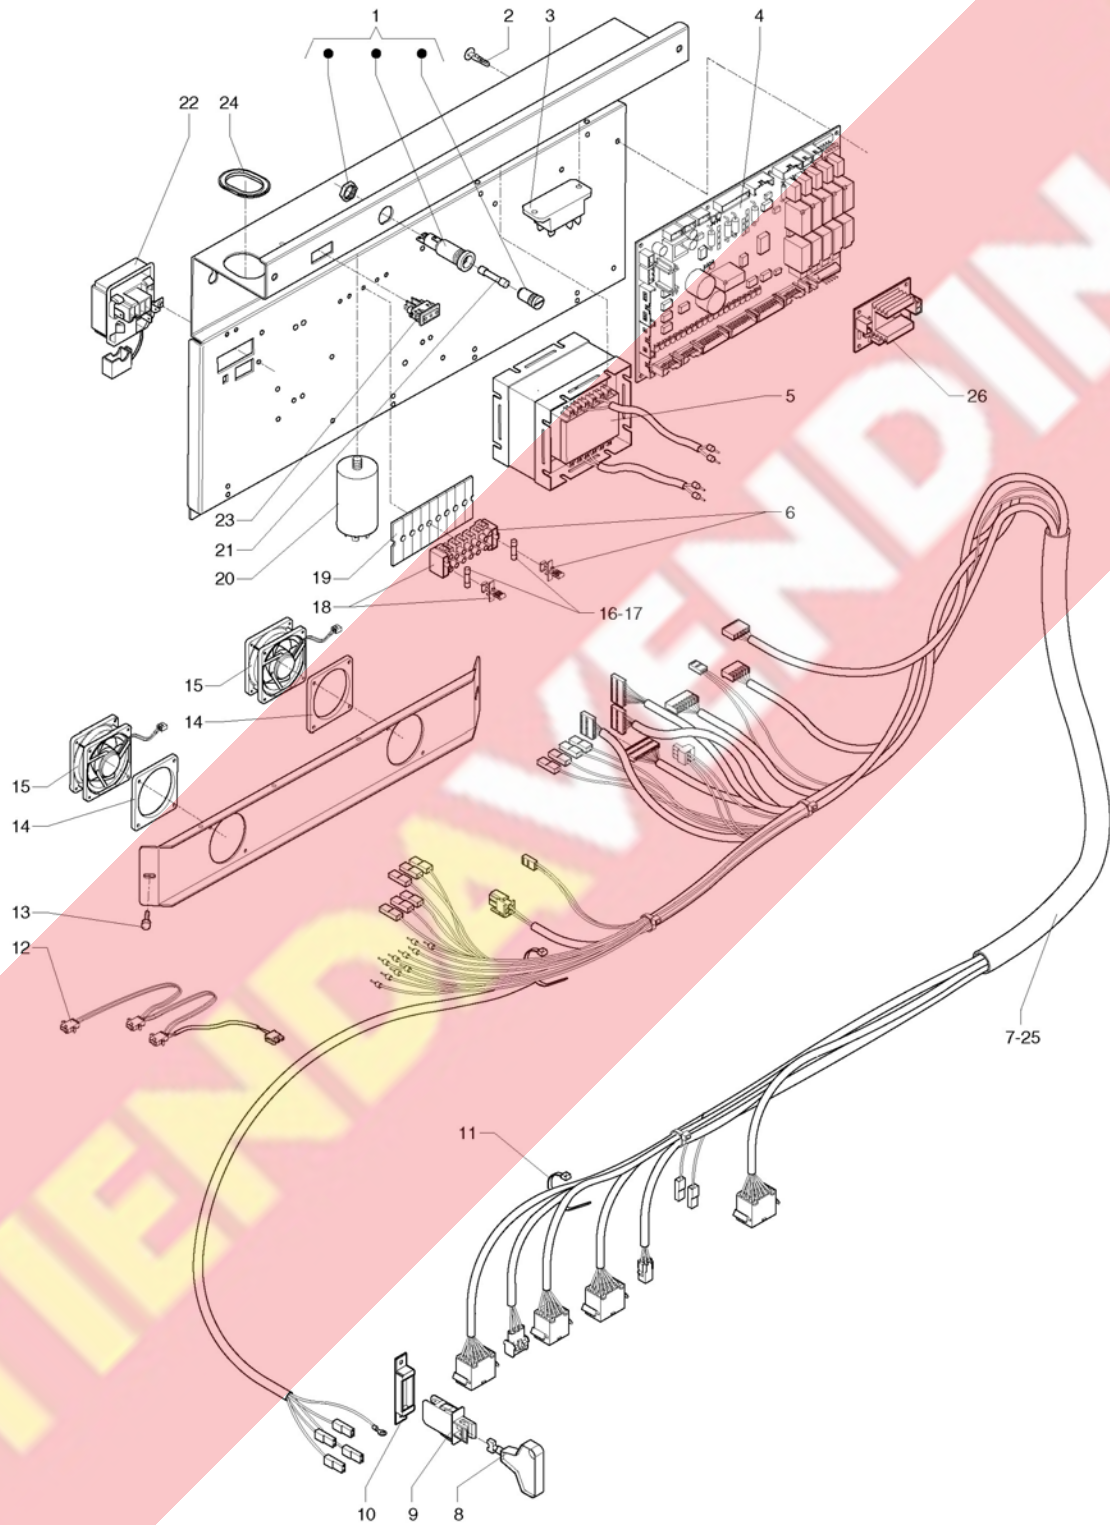

Table :04 - Electric system

Table :04 - Electric system

	Code	Description	Notes
1	254051	FUSE HOLDER SCHURTER	
2	097175	CARD SPACER	
3	298088	TWO-POLE RELAY	
4	254053	CONTROL BOARD	
5	254040	TRANSFORMER G49/26	
6	097241	3-POLE TERMINAL BOARD W/CARRIER	
7	254043	IN MAIN WIRING	
8	0V1654	SWITCH KEY	
9	097796	SWITCH	
10	098797	SWITCH SUPPORT	
11	090148	CLIP	
12	254041	COOLING FAN WIRING	
13	252384	KNOB M4X10	
14	253997	FAN ADHESIVE SEAL	
15	251867	12 V DC FAN	
16	097097	FUSE 2 AMP.5X20 DELAYED ACT	
17	098170	FUSE	
18	098793	5P TERMINAL BOARD WITH FUSE-HOLDER	
19	097242	SUB-TERMINAL BOARD	
20	0V3512	ELECTRICAL NET FILTER	
21	095636	FUSE 15 A	
22	098796	TERMINAL BOARD	
23	096921	POWER POINT 10 AMP	
24	093916	WHIPPING OVAL	
25	254548	ES-FB GENERAL WIRING	
26	0V2143	BOILER CONTROL BOARD	