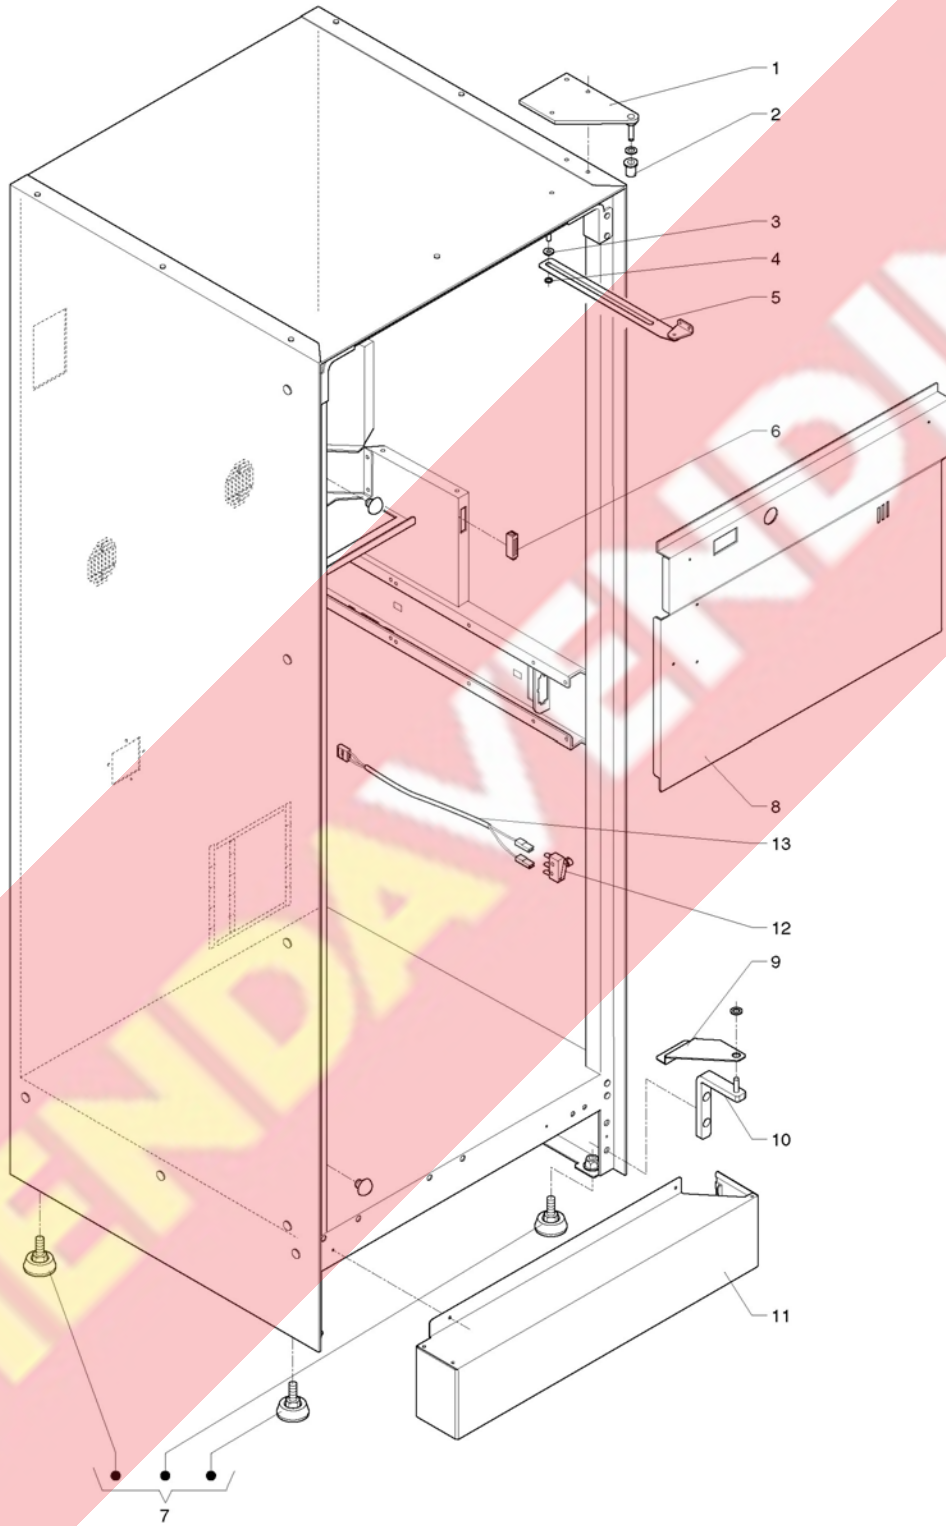

Table :03 - Cabinet

Table :03 - Cabinet

	Code	Description	Notes
1	254068	DOOR UPPER HINGE	
2	093886	HINGE BUSH	
3	250160	DOOR STOP SPACER	
4	093470	FLAT WASHER MM 6.4	
5	0V2160	DOOR STOP	
6	250182	MAGNET	
7	252124	4 FEET KIT	
8	253946	ELECTRICAL PANEL COVER	
9	253965	HINGE HOLDING SQUARE	
10	254069	DOOR LOWER HINGE	
11	254080	FOOT-COVER	
12	0V1930	MICROSWITCH 'UL'	
13	254701	WIRING DOOR MICRO