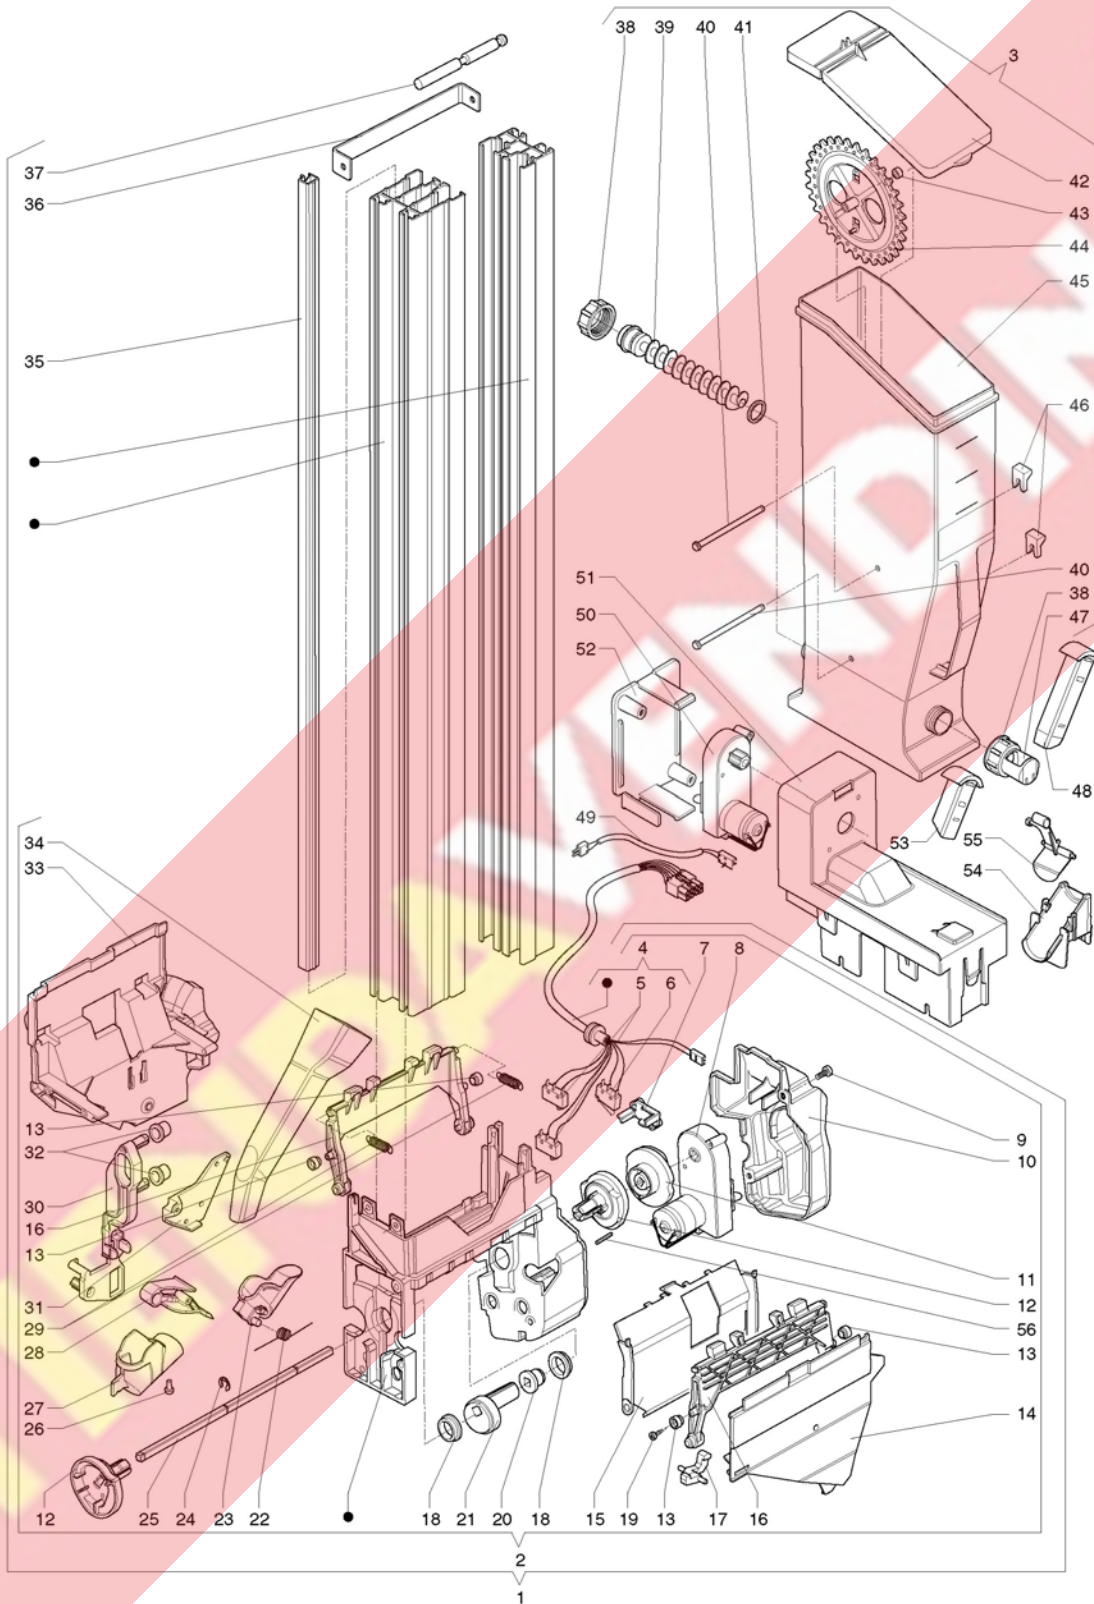

Table :08 - Sugar and spoons dispenser

Table :08 - Sugar and spoons dispenser

Code	Description	Notes
1	254559	COMPLETE SUGAR-STIRRER DISPENSER
2	254557	COMPLET SUGAR/STIRRER BODY
3	254558	SUGAR CONTAINER 4.5L
4	254547	STIRRER RELEASING WIRING
5	254660	MICROSWITCH
6	254661	MICROSWITCH
7	254546	MICRO COVERING
8	254554	RATIOMOTOR 24V 16RPM
9	987612	EJOT-PT-SCREW 4X12
10	254544	MOTOR COVER
11	254534	MICRO-SWITCH CAM
12	254525	LEVER CAM
13	254511	SELECTION LEVER ROLLER
14	254541	STIRRER CHUTE
15	254539	INNER SUPPLY PIPE
16	254536	SELECTION LEVER STIRRER
17	254543	STIRRER EMPTY LEVER
18	254696	BUSH
19	253839	SELF-TAPPING SCREW 3X12
20	254528	SQUARE SPINDLE THRUST BUSH
21	254527	CONTROL CAM
22	254510	SUGAR SPRING
23	254529	SUGAR NOZZLE SUPPORT
24	093171	OUTER FIXING COLLAR DIAM MM6
25	254516	SQUARE SPINDLE THRUST
26	098833	BUFFER
27	254530	SUGAR NOZZLE
28	254533	SUGAR SCRAPER
29	254509	SELECTION LEVER SPRING
30	254540	SUGAR CONTROL LEVER
31	254532	SUGAR NOZZLE BRACKET
32	254512	CONTROL ROLLER
33	254538	STIRRER DISPENSER BODY
34	254531	SUGAR UNION
35	254542	STIRRER SELECTION
36	254658	STIRRER PILE SQUARE
37	254515	STIRRER BAR WEIGHT
38	254090	CONTAINER RING NUT
39	254085	SCROLL PITCH 30
40	254093	4.5L CONTAINER WHEEL PIVOT
41	251962	O-RING 14
42	254583	SUGAR CONTAINER COVER 4.5L